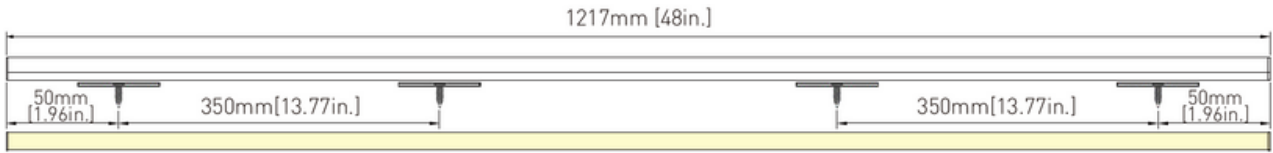

## OVERALL DIMENSIONS

Available in 5 lengths: 4", 6", 12", 24", 48"  
 Field Splicing for up to 12meter (39.2ft) run length with seamless light performance

### Dimensions

14mm  
 [0.55in.]