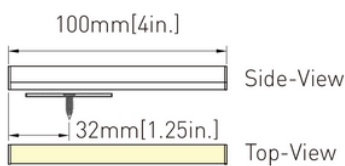

## OVERALL DIMENSIONS

Available in 5 lengths: 4", 6", 12", 24", 48"  
 Field Splicing for up to 12meter (39.2ft) run length with seamless light performance

### Dimensions

14mm  
 [0.55in.]