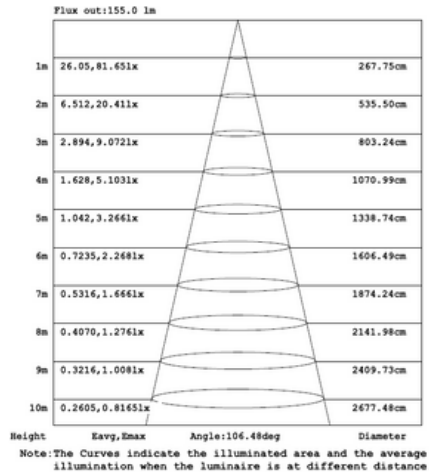

OPTICAL DISTRIBUTION

120° Beam Angle