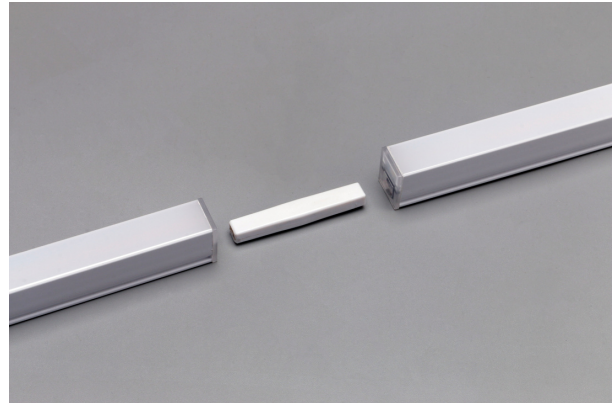

Project: ..... Type: ..... Date: .....
Specifier: .....

IExperience Nixy: The pinnacle of cabinet and shelf lighting solutions.

Achieve exceptional illumination with high PF and Title 24 compliance, all in an easy-to-install package.

Elevate your space with Nixy's seamless blend of style and functionality