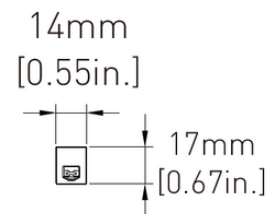

## OVERALL DIMENSIONS

Available in 5 lengths: 4", 6", 12", 24", 48"  
 Field Splicing for up to 12meter (39.2ft) run length with seamless light performance

### Dimensions

14mm  
 [0.55in.]