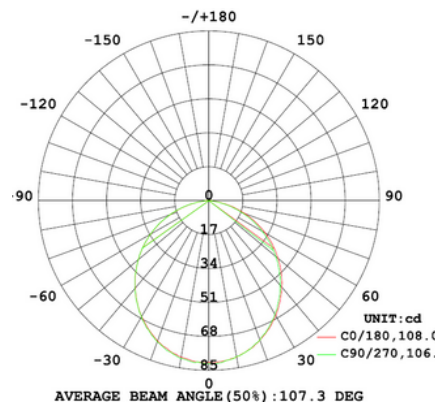

## OVERALL DIMENSIONS

Available in 5 lengths: 4", 6", 12", 24", 48"  
 Field Splicing for up to 12meter (39.2ft) run length with seamless light performance

## OPTICAL DISTRIBUTION

### 120° Beam Angle