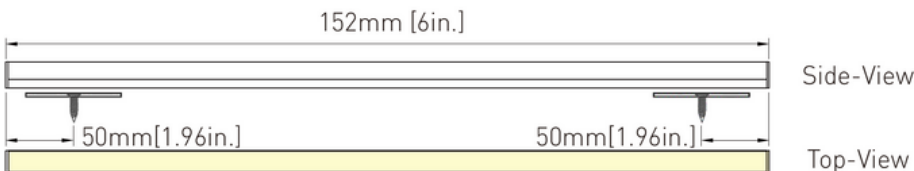

## OVERALL DIMENSIONS

Available in 5 lengths: 4", 6", 12", 24", 48"  
 Field Splicing for up to 12meter (39.2ft) run length with seamless light performance