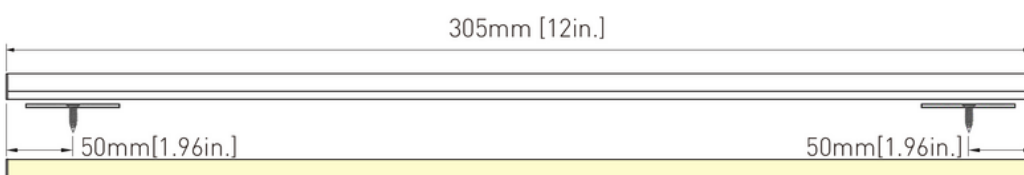

## OVERALL DIMENSIONS

Available in 5 lengths: 4", 6", 12", 24", 48"  
 Field Splicing for up to 12meter (39.2ft) run length with seamless light performance

### Dimensions

14mm  
 [0.55in.]