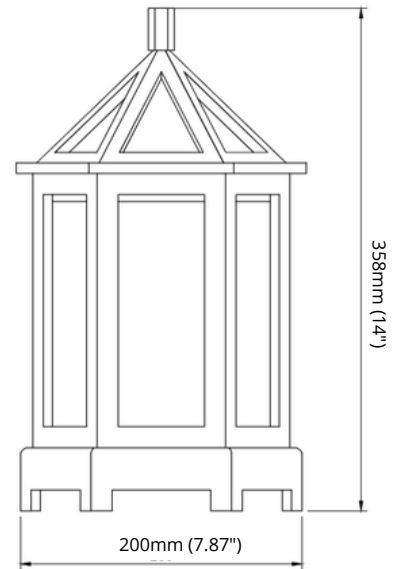

Thuya Burl

Cable Length

1.5M (19.6")

Patterns

Standard Geometric Patterns
Custom Patterns available under Premium Tier

ELECTRICAL

Light Source

E26 & T9 LED Light Bulb