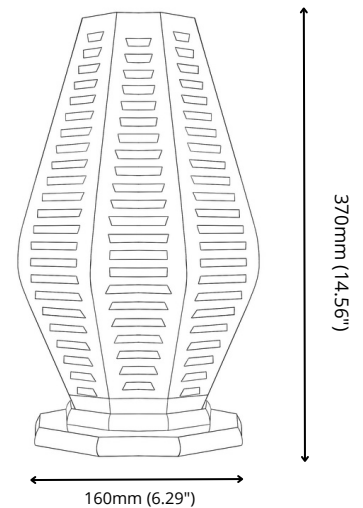

Project: .....

Date: .....

Specifier: .....

Meticulously crafted by our skilled artisans, Louza lamp is a masterpiece of precision, with 200 individual pieces meticulously assembled with 1mm increments. The natural beauty of wood shines through in every curve and joint, showcasing unique grain patterns that make each lamp truly one-of-a-kind.

MECHANICAL

Material

Handcarved Wood

Installation Type

Table Top Mounting

Surface Treatment

Japanese Hassui Ceramic Coating

Wood Essence

Thuya Burl

Inner Structure

Aluminium,, Stainless Steel

Warranty

3 Years

ELECTRICAL

Light Source

E26 & T9 LED Bulb
Tubular LED Light available

Color Temperature CCT

27 30

Color Rendering Index CRI

>90

Power

8W

Operating Voltage

110V - Bulb Version
24V - LED Version (Wall Plug included)

Lumen Output

800-1200 Lumens