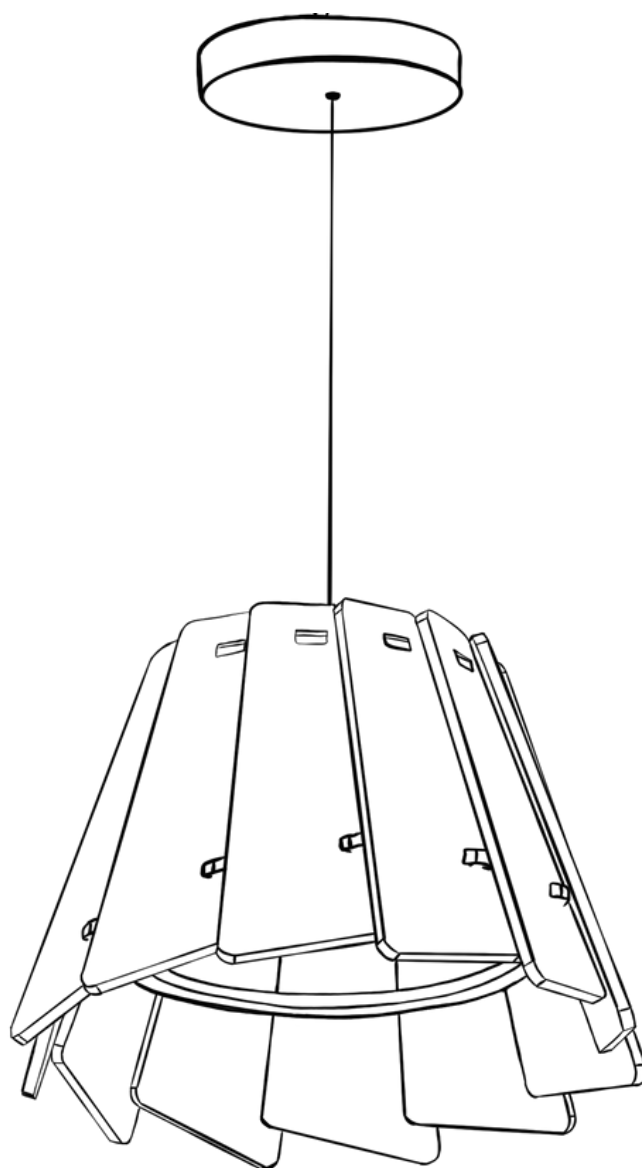

The Vortra

Specification Sheet V00

Project: Type: Date:

Specifier:

The Vortra pendant is a sleek embodiment of modern design and functionality. Crafted from high-quality materials, its contemporary aesthetic and innovative structure make it a versatile statement piece.

Compact and bold, it effortlessly transitions between casual and formal settings, reflecting modern elegance and innovation in accessory design.

APPLICATION

Pendant Light

OPTICAL DISTRIBUTION

Height	Center lx	Diameter
1.m	530.08 lx	312.13cm
2.m	132.52 lx	624.26cm
3.m	58.90 lx	936.39cm
4.m	33.13 lx	1248.52cm
5.m	21.20 lx	1560.65cm
6.m	14.72 lx	1872.78cm
7.m	10.82 lx	2184.92cm
8.m	8.28 lx	2497.05cm
9.m	6.54 lx	2809.18cm
10.m	5.30 lx	3121.31cm
11.m	4.38 lx	3433.44cm
12.m	3.68 lx	3745.57cm
13.m	3.14 lx	4057.70cm
14.m	2.70 lx	4369.83cm
15.m	2.36 lx	4681.96cm
16.m	2.07 lx	4994.09cm

PHYSICAL

Material

Recycled PET Felt

Material Thickness

9mm

Installation

Hardwired

ELECTRICAL