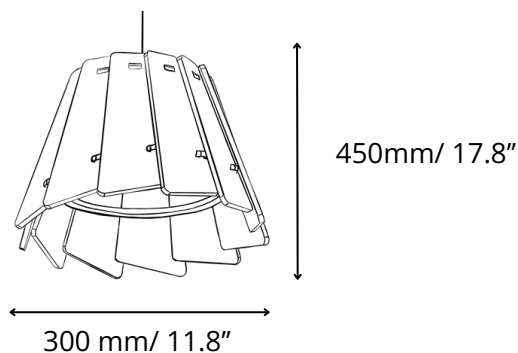

Compact and bold, it effortlessly transitions between casual and formal settings, reflecting modern elegance and innovation in accessory design.

APPLICATION

Pendant Light

OPTICAL DISTRIBUTION

Height	Center lx	Diameter
1.m	530.08 lx	312.13cm
2.m	132.52 lx	624.26cm
3.m	58.90 lx	936.39cm
4.m	33.13 lx	1248.52cm
5.m	21.20 lx	1560.65cm
6.m	14.72 lx	1872.78cm
7.m	10.82 lx	2184.92cm
8.m	8.28 lx	2497.05cm
9.m	6.54 lx	2809.18cm
10.m	5.30 lx	3121.31cm
11.m	4.38 lx	3433.44cm
12.m	3.68 lx	3745.57cm
13.m	3.14 lx	4057.70cm
14.m	2.70 lx	4369.83cm
15.m	2.36 lx	4681.96cm
16.m	2.07 lx	4994.09cm

PHYSICAL

Material

Recycled PET Felt

Material Thickness

9mm

Installation

Hardwired

ELECTRICAL