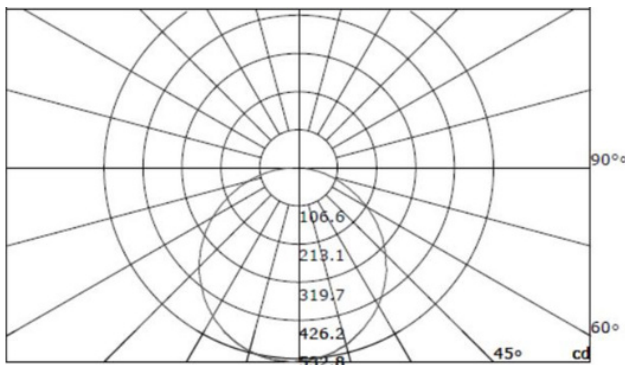

Compact and bold, it effortlessly transitions between casual and formal settings, reflecting modern elegance and innovation in accessory design.

APPLICATION

Pendant Light

OPTICAL DISTRIBUTION

Height	Center lx	Diameter
1.m	530.08 lx	312.13cm
2.m	132.52 lx	624.26cm
3.m	58.90 lx	936.39cm
4.m	33.13 lx	1248.52cm
5.m	21.20 lx	1560.65cm
6.m	14.72 lx	1872.78cm
7.m	10.82 lx	2184.92cm
8.m	8.28 lx	2497.05cm
9.m	6.54 lx	2809.18cm
10.m	5.30 lx	3121.31cm
11.m	4.38 lx	3433.44cm
12.m	3.68 lx	3745.57cm
13.m	3.14 lx	4057.70cm
14.m	2.70 lx	4369.83cm
15.m	2.36 lx	4681.96cm
16.m	2.07 lx	4994.09cm