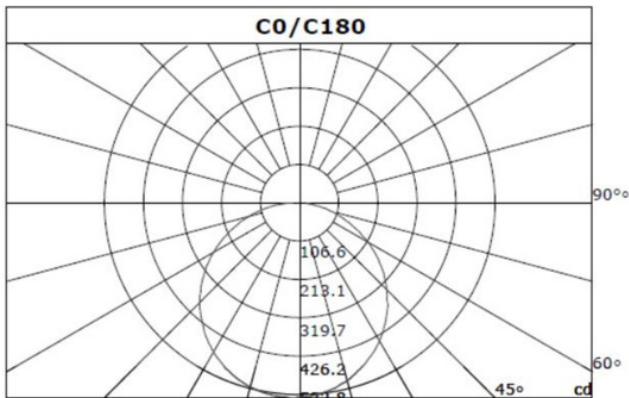

This pendant seamlessly transitions between casual and formal settings, embodying a perfect fusion of style and sophistication.

APPLICATION

Pendant Light

OPTICAL DISTRIBUTION

Height	Center lx	Diameter
1.m	530.08 lx	312.13cm
2.m	132.52 lx	624.26cm
3.m	58.90 lx	936.39cm
4.m	33.13 lx	1248.52cm
5.m	21.20 lx	1560.65cm
6.m	14.72 lx	1872.78cm
7.m	10.82 lx	2184.92cm
8.m	8.28 lx	2497.05cm
9.m	6.54 lx	2809.18cm
10.m	5.30 lx	3121.31cm
11.m	4.38 lx	3433.44cm
12.m	3.68 lx	3745.57cm
13.m	3.14 lx	4057.70cm
14.m	2.70 lx	4369.83cm
15.m	2.36 lx	4681.96cm
16.m	2.07 lx	4994.09cm