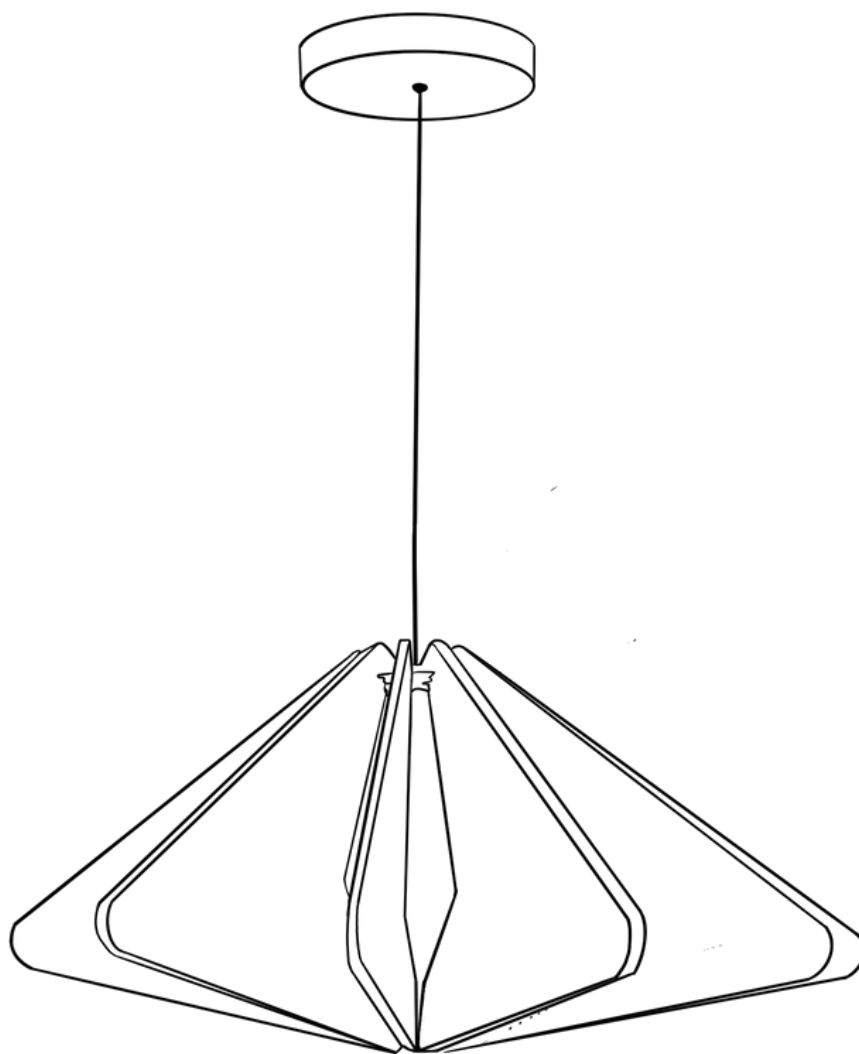

The Kalm

Specification Sheet V00

Project: Type: Date:
 Specifier:

The Kalm pendant harmonizes modern design and functionality with a subtle elegance. Crafted from premium materials, its refined silhouette sets it apart as a versatile accessory.

This pendant seamlessly transitions between casual and formal settings, embodying a perfect fusion of style and sophistication.

APPLICATION

Pendant Light

OPTICAL DISTRIBUTION

Height	Center lx	Diameter
1.m	530.08 lx	312.13cm
2.m	132.52 lx	624.26cm
3.m	58.90 lx	936.39cm
4.m	33.13 lx	1248.52cm
5.m	21.20 lx	1560.65cm
6.m	14.72 lx	1872.78cm
7.m	10.82 lx	2184.92cm
8.m	8.28 lx	2497.05cm
9.m	6.54 lx	2809.18cm
10.m	5.30 lx	3121.31cm
11.m	4.38 lx	3433.44cm
12.m	3.68 lx	3745.57cm
13.m	3.14 lx	4057.70cm
14.m	2.70 lx	4369.83cm
15.m	2.36 lx	4681.96cm
16.m	2.07 lx	4994.09cm

PHYSICAL

Material

Recycled PET Felt

Material Thickness

9mm

Installation

Hardwired

ELECTRICAL