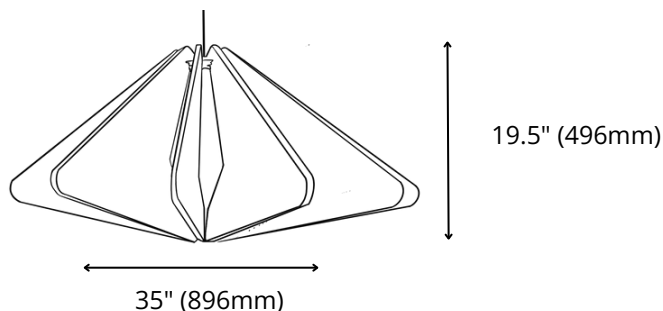

This pendant seamlessly transitions between casual and formal settings, embodying a perfect fusion of style and sophistication.

APPLICATION

Pendant Light

OPTICAL DISTRIBUTION

Height	Center lx	Diameter
1.m	530.08 lx	312.13cm
2.m	132.52 lx	624.26cm
3.m	58.90 lx	936.39cm
4.m	33.13 lx	1248.52cm
5.m	21.20 lx	1560.65cm
6.m	14.72 lx	1872.78cm
7.m	10.82 lx	2184.92cm
8.m	8.28 lx	2497.05cm
9.m	6.54 lx	2809.18cm
10.m	5.30 lx	3121.31cm
11.m	4.38 lx	3433.44cm
12.m	3.68 lx	3745.57cm
13.m	3.14 lx	4057.70cm
14.m	2.70 lx	4369.83cm
15.m	2.36 lx	4681.96cm
16.m	2.07 lx	4994.09cm

PHYSICAL

Material

Recycled PET Felt

Material Thickness

9mm

Installation

Hardwired

ELECTRICAL