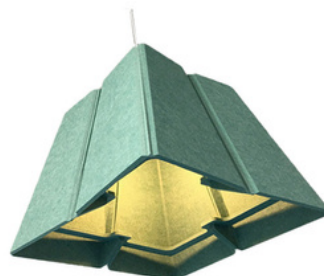

The Cubix

Specification Sheet V00

Project: Type: Date:

Specifier:

The Cubix pendant is a sleek fusion of contemporary design and functionality. Crafted from premium materials, its distinctive four-sided structure sets it apart as a versatile statement piece.

This modern accessory seamlessly transitions between casual and formal settings, reflecting a perfect blend of style and innovation.

APPLICATION

Pendant Light

OPTICAL DISTRIBUTION

Height	Center lx	Diameter
1.m	530.08 lx	312.13cm
2.m	132.52 lx	624.26cm
3.m	58.90 lx	936.39cm
4.m	33.13 lx	1248.52cm
5.m	21.20 lx	1560.65cm
6.m	14.72 lx	1872.78cm
7.m	10.82 lx	2184.92cm
8.m	8.28 lx	2497.05cm
9.m	6.54 lx	2809.18cm
10.m	5.30 lx	3121.31cm
11.m	4.38 lx	3433.44cm
12.m	3.68 lx	3745.57cm
13.m	3.14 lx	4057.70cm
14.m	2.70 lx	4369.83cm
15.m	2.36 lx	4681.96cm
16.m	2.07 lx	4994.09cm