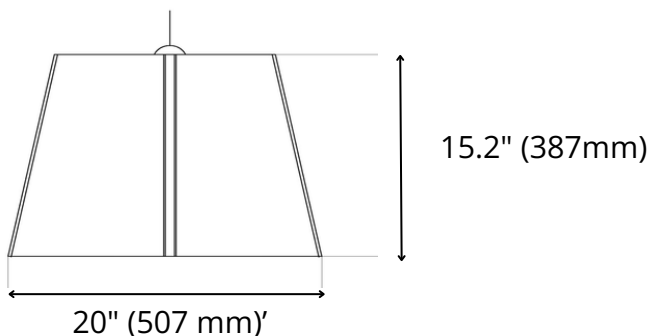

Project: ..... Type: ..... Date: .....

Specifier: .....

The Cubix pendant is a sleek fusion of contemporary design and functionality. Crafted from premium materials, its distinctive four-sided structure sets it apart as a versatile statement piece.

This modern accessory seamlessly transitions between casual and formal settings, reflecting a perfect blend of style and innovation.

APPLICATION

OPTICAL DISTRIBUTION

Height	Center lx	Diameter
1.m	530.08 lx	312.13cm
2.m	132.52 lx	624.26cm
3.m	58.90 lx	936.39cm
4.m	33.13 lx	1248.52cm
5.m	21.20 lx	1560.65cm
6.m	14.72 lx	1872.78cm
7.m	10.82 lx	2184.92cm
8.m	8.28 lx	2497.05cm
9.m	6.54 lx	2809.18cm
10.m	5.30 lx	3121.31cm
11.m	4.38 lx	3433.44cm
12.m	3.68 lx	3745.57cm
13.m	3.14 lx	4057.70cm
14.m	2.70 lx	4369.83cm
15.m	2.36 lx	4681.96cm
16.m	2.07 lx	4994.09cm

PHYSICAL

Material

Recycled PET Felt

Material Thickness

9mm

Installation

Hardwired