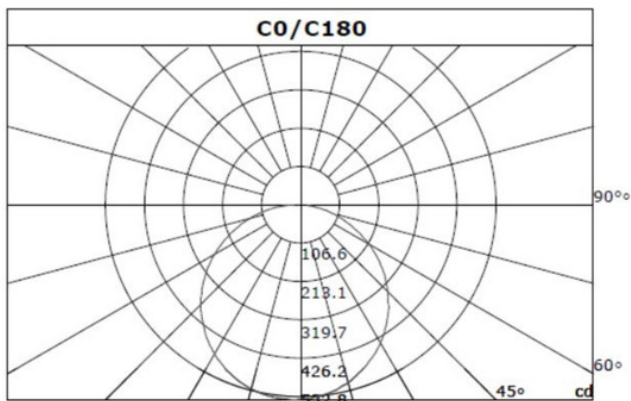

This modern accessory seamlessly transitions between casual and formal settings, reflecting a perfect blend of style and innovation.

APPLICATION

Pendant Light

OPTICAL DISTRIBUTION

Height	Center lx	Diameter
1.m	530.08 lx	312.13cm
2.m	132.52 lx	624.26cm
3.m	58.90 lx	936.39cm
4.m	33.13 lx	1248.52cm
5.m	21.20 lx	1560.65cm
6.m	14.72 lx	1872.78cm
7.m	10.82 lx	2184.92cm
8.m	8.28 lx	2497.05cm
9.m	6.54 lx	2809.18cm
10.m	5.30 lx	3121.31cm
11.m	4.38 lx	3433.44cm
12.m	3.68 lx	3745.57cm
13.m	3.14 lx	4057.70cm
14.m	2.70 lx	4369.83cm
15.m	2.36 lx	4681.96cm
16.m	2.07 lx	4994.09cm