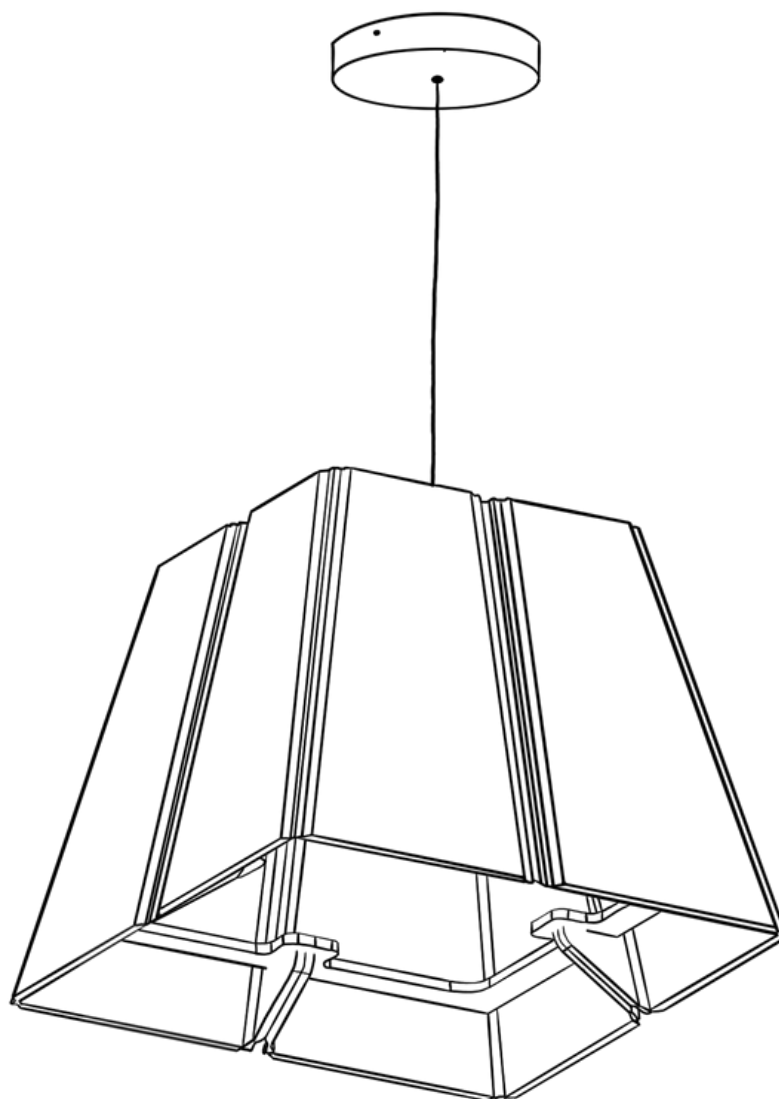

The Cubix

Specification Sheet V00

Project: Type: Date:

Specifier:

The Cubix pendant is a sleek fusion of contemporary design and functionality. Crafted from premium materials, its distinctive four-sided structure sets it apart as a versatile statement piece.

This modern accessory seamlessly transitions between casual and formal settings, reflecting a perfect blend of style and innovation.

APPLICATION

Pendant Light

OPTICAL DISTRIBUTION

Height	Center lx	Diameter
1.m	530.08 lx	312.13cm
2.m	132.52 lx	624.26cm
3.m	58.90 lx	936.39cm
4.m	33.13 lx	1248.52cm
5.m	21.20 lx	1560.65cm
6.m	14.72 lx	1872.78cm
7.m	10.82 lx	2184.92cm
8.m	8.28 lx	2497.05cm
9.m	6.54 lx	2809.18cm
10.m	5.30 lx	3121.31cm
11.m	4.38 lx	3433.44cm
12.m	3.68 lx	3745.57cm
13.m	3.14 lx	4057.70cm
14.m	2.70 lx	4369.83cm
15.m	2.36 lx	4681.96cm
16.m	2.07 lx	4994.09cm

PHYSICAL

Material

Recycled PET Felt

Material Thickness

9mm

Installation

Hardwired

ELECTRICAL