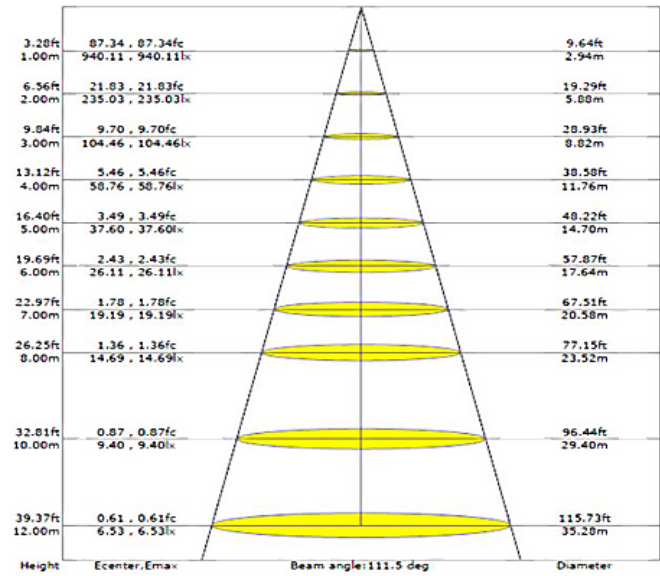

OPTICAL DISTRIBUTION

PHYSICAL

Construction

Profile - Aluminium Extrusion

Diffuser

PC, UL-94VO, UV resistant

Profile Finish

Deep Black
Pure White
Custom Finish available

Ingress Protection

IP20

Operating Ambient Temperature

-20°C to 40°C

Storage Temperature

-20°C to 45°C at 50% Humidity