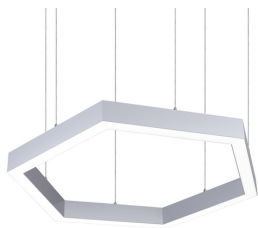

The Velen

Specification Sheet V00

Project: Type: Date:

Specifier:

Illuminate and elevate your commercial space with Velen, a hexagonal acoustic LED pendant light. Its modern design enhances both ambient lighting and sound quality, making it perfect for offices, conference rooms, restaurants, and hotels. Crafted with premium materials, Velen combines style and functionality, setting a new standard for contemporary spaces.

APPLICATION

Pendant Shaped Light

Surface Mounted

CONFIGURATIONS

Velen - Pendant

Velen Pendant is perfect for modern offices and conference rooms, seamlessly combining ambient lighting and enhanced sound quality in a stylish hexagonal design. It's an ideal choice for spaces seeking both functionality and a sophisticated aesthetic

Velen - Surface Mounted

Opt for Velen Surface Mounted for efficient lighting and exceptional sound quality. This hexagonal acoustic LED fixture integrates seamlessly into surfaces, making it a practical choice for compact workspaces or areas with a minimalist design preference.