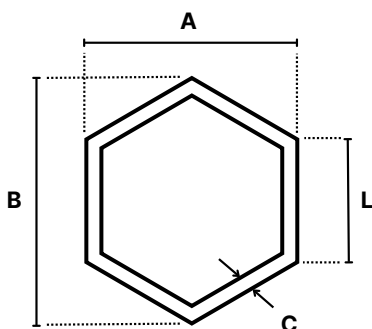

Ingress Protection

IP20

Operating Ambient Temperature

-20°C to 40°C

Storage Temperature

-20°C to 45°C at 50% Humidity

Available Sizes

A	B	C	L	H	Dimension Code
16.4"(416mm)	18.9"(480mm)	1.97"(50mm)	9.45"(240mm)	3.0"(75mm)	19
20.5"(520mm)	23.6"(600mm)	1.97"(50mm)	11.8"(300mm)	3.0"(75mm)	24
30.7"(780mm)	35.4"(900mm)	1.97"(50mm)	17.7"(450mm)	3.0"(75mm)	36
40.9"(1038mm)	47.2"(1200mm)	1.97"(50mm)	23.6"(600mm)	3.0"(75mm)	48