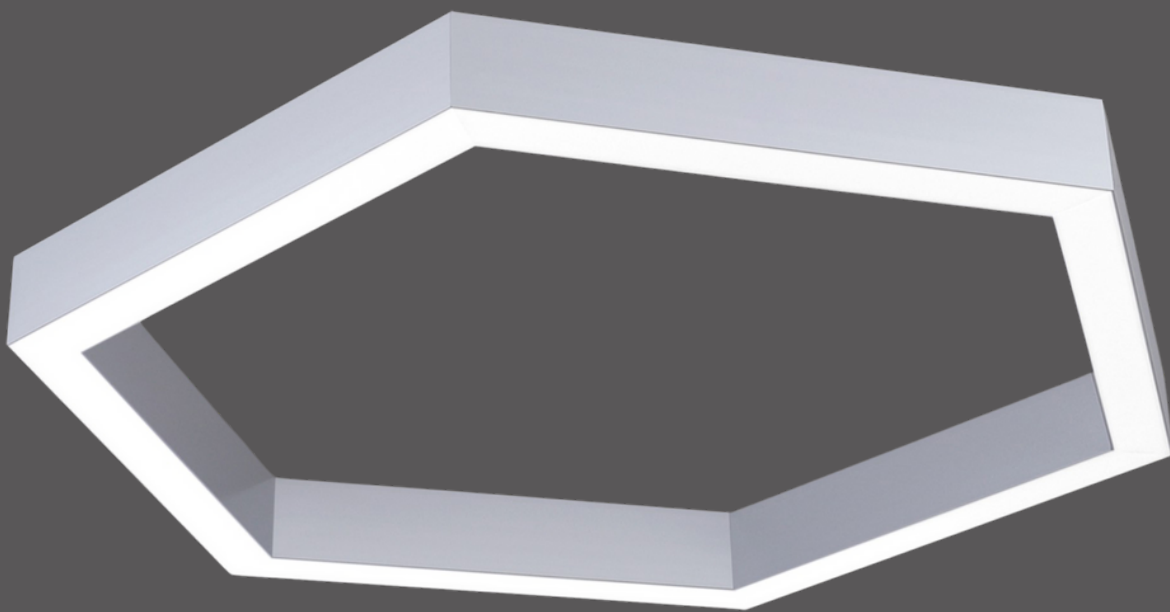

The Velen

Specification Sheet V00

Project: Type: Date:

Specifier:

Illuminate and elevate your commercial space with Velen, a hexagonal acoustic LED pendant light. Its modern design enhances both ambient lighting and sound quality, making it perfect for offices, conference rooms, restaurants, and hotels. Crafted with premium materials, Velen combines style and functionality, setting a new standard for contemporary spaces.

APPLICATION

Pendant Shaped Light

Surface Mounted

CONFIGURATIONS

Velen - Pendant

Velen Pendant is perfect for modern offices and conference rooms, seamlessly combining ambient lighting and enhanced sound quality in a stylish hexagonal design. It's an ideal choice for spaces seeking both functionality and a sophisticated aesthetic

Velen - Surface Mounted

Opt for Velen Surface Mounted for efficient lighting and exceptional sound quality. This hexagonal acoustic LED fixture integrates seamlessly into surfaces, making it a practical choice for compact workspaces or areas with a minimalist design preference.

OPTICAL DISTRIBUTION

PHYSICAL

Construction

Profile - Aluminium Extrusion

Diffuser

PC, UL-94VO, UV resistant

Profile Finish

Deep Black
Pure White
Custom Finish available