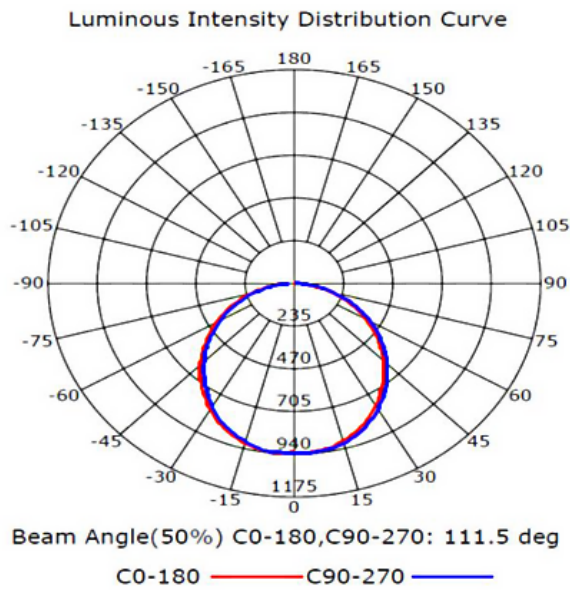

OPTICAL DISTRIBUTION

PHYSICAL

Construction

Profile - Aluminium Extrusion

Diffuser

PC, UL-94VO, UV resistant

Profile Finish

Deep Black
Pure White
Custom Finish available

Ingress Protection

IP20

Operating Ambient Temperature

-20°C to 40°C

Storage Temperature

-20°C to 45°C at 50% Humidity