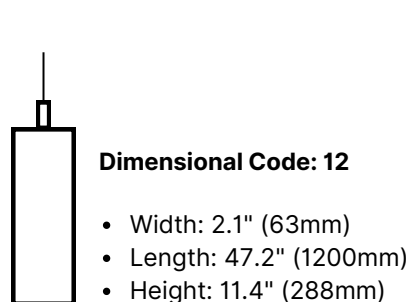

Available Sizes

Custom dimension is available upon request under Premium tier