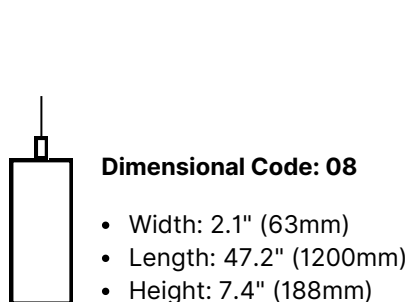

Available Sizes

Custom dimension is available upon request under Premium tier