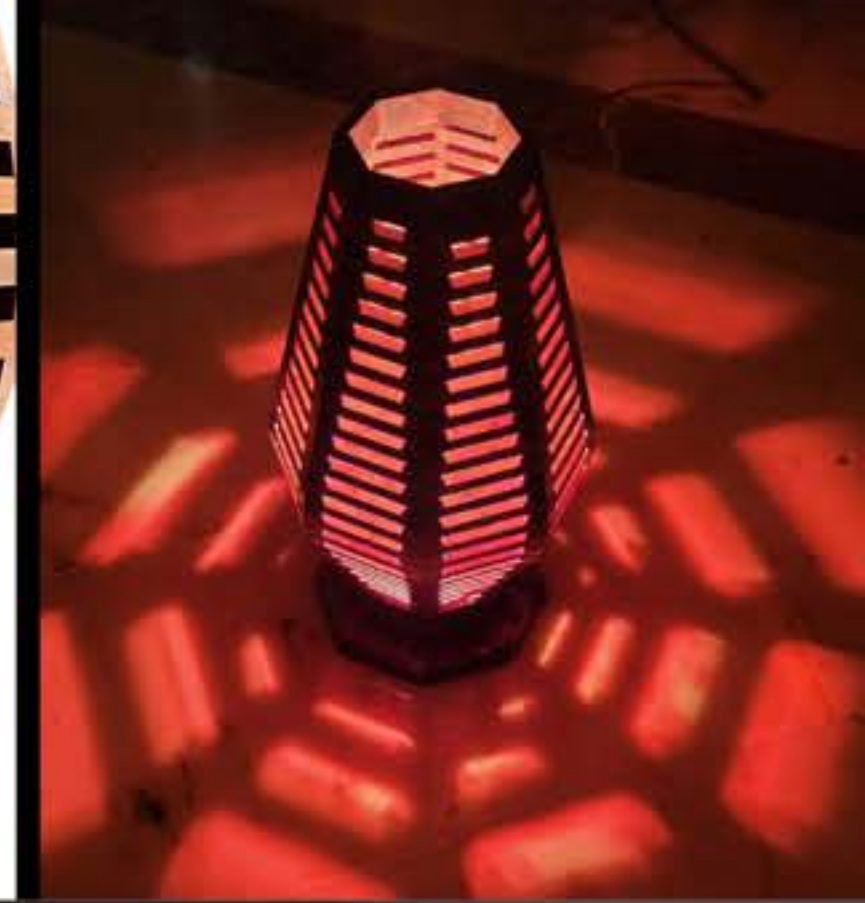

Simple and yet so elegant

Ideal for Creating a soothing evening ambiance, Louza sets the mood for relaxation in style, setting the stage for unwinding in an atmosphere of refined serenity.

MENARA

Menara stands as a beacon, embodying **cultural** inspiration that transcends time. This luminary is more than illumination; it's a bridge between eras, seamlessly uniting the essence of the past with modern design. Crafted with meticulous attention, Menara honors the legacy of cultures that have shaped humanity's tapestry, transforming your space into a **sanctuary** of stories. Its form draws from cultural motifs, preserving tradition while infusing sophistication, creating a dialogue that sparks appreciation for the rich continuum of human heritage.