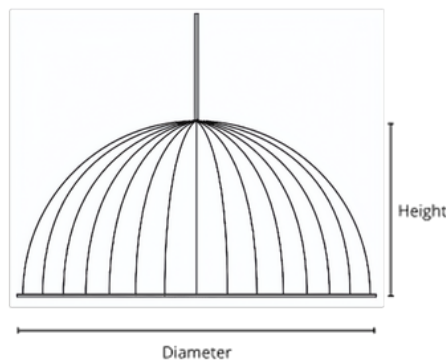

APPLICATION

Pendant Light

OPTICAL DISTRIBUTION

Height	Center lx	Diameter
1.m	530.08 lx	312.13cm
2.m	132.52 lx	624.26cm
3.m	58.90 lx	936.39cm
4.m	33.13 lx	1248.52cm
5.m	21.20 lx	1560.65cm
6.m	14.72 lx	1872.78cm
7.m	10.82 lx	2184.92cm
8.m	8.28 lx	2497.05cm
9.m	6.54 lx	2809.18cm
10.m	5.30 lx	3121.31cm
11.m	4.38 lx	3433.44cm
12.m	3.68 lx	3745.57cm
13.m	3.14 lx	4057.70cm
14.m	2.70 lx	4369.83cm
15.m	2.36 lx	4681.96cm
16.m	2.07 lx	4994.09cm

PHYSICAL

Material

Recycled PET Felt

Material Thickness

9mm

Installation

Hardwired

SIZE Reference	Diameter	Height
18	18" (450mm)	10" (250mm)
24	24" (600mm)	12" (305mm)
30	30" (762mm)	16" (406mm)