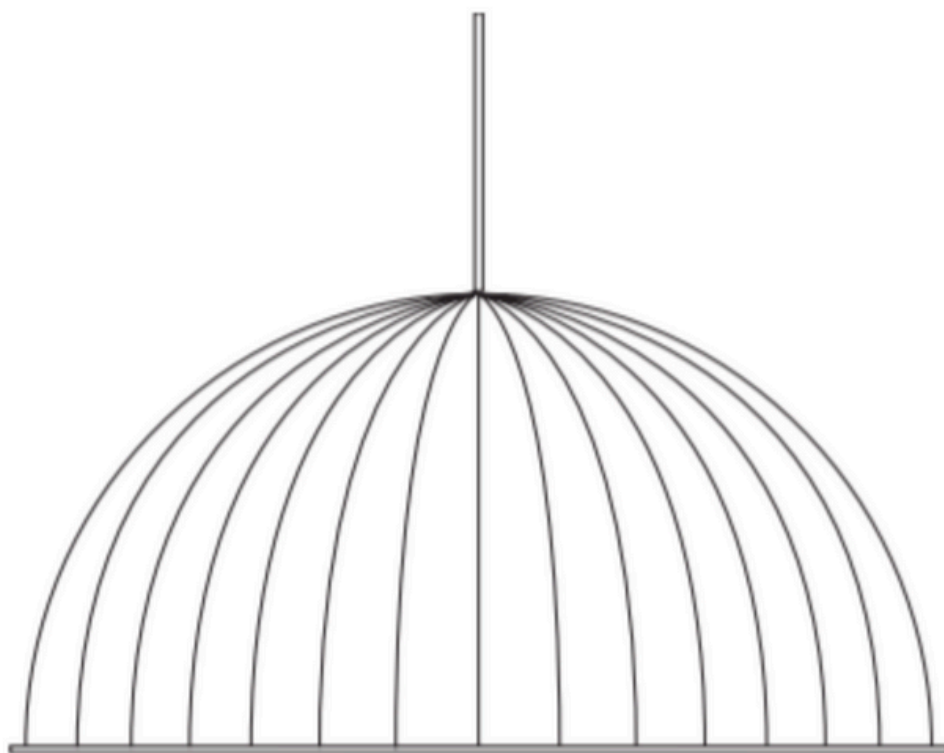

The Umber

Specification Sheet V00

Project: Type: Date:

Specifier:

Umber is a thoughtfully designed dome-shaped fixture from Kendila's architectural acoustic lighting collection. Combining form and function, Umber is crafted with sustainable materials, providing efficient lighting and subtle noise reduction.

APPLICATION

Pendant Light

OPTICAL DISTRIBUTION

Height	Center lx	Diameter
1.m	530.08 lx	312.13cm
2.m	132.52 lx	624.26cm
3.m	58.90 lx	936.39cm
4.m	33.13 lx	1248.52cm
5.m	21.20 lx	1560.65cm
6.m	14.72 lx	1872.78cm
7.m	10.82 lx	2184.92cm
8.m	8.28 lx	2497.05cm
9.m	6.54 lx	2809.18cm
10.m	5.30 lx	3121.31cm
11.m	4.38 lx	3433.44cm
12.m	3.68 lx	3745.57cm
13.m	3.14 lx	4057.70cm
14.m	2.70 lx	4369.83cm
15.m	2.36 lx	4681.96cm
16.m	2.07 lx	4994.09cm

PHYSICAL

Material

Recycled PET Felt

Material Thickness

9mm

Installation

Hardwired

SIZE Reference	Diameter	Height
18	18" (450mm)	10" (250mm)
24	24" (600mm)	12" (305mm)
30	30" (762mm)	16" (406mm)

Color Rendering Index CRI

Total Lumens

- 1200 Lumens

HOW TO SPECIFY

ARC	AEC				
Collection	Product	Version	Size	CCT & CRI	Felt Finish
ARC Architectural	AUM Acoustic Umber	ST Standard LED Bulb	18 Diameter 18"	27KH 2700K, 90+CRI	BLK Deep Black
			24 Diameter 24"	30KH 3000K, 90+CRI	MRB Marble Grey
			30 Diameter 30"	40KH 4000K, 90+CRI	
				50KH 5000K, 90+CRI	