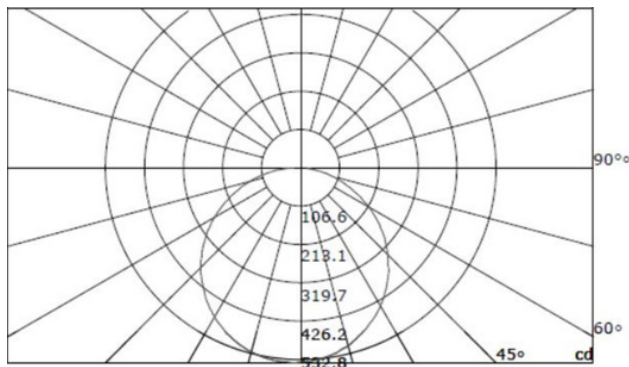

APPLICATION

Pendant Light

OPTICAL DISTRIBUTION

Height	Center lx	Diameter
1.m	530.08 lx	312.13cm
2.m	132.52 lx	624.26cm
3.m	58.90 lx	936.39cm
4.m	33.13 lx	1248.52cm
5.m	21.20 lx	1560.65cm
6.m	14.72 lx	1872.78cm
7.m	10.82 lx	2184.92cm
8.m	8.28 lx	2497.05cm
9.m	6.54 lx	2809.18cm
10.m	5.30 lx	3121.31cm
11.m	4.38 lx	3433.44cm
12.m	3.68 lx	3745.57cm
13.m	3.14 lx	4057.70cm
14.m	2.70 lx	4369.83cm
15.m	2.36 lx	4681.96cm
16.m	2.07 lx	4994.09cm

PHYSICAL

Material

Recycled PET Felt

Material Thickness

9mm

Installation

Hardwired

SIZE Reference	Diameter	Height
18	18" (450mm)	10" (250mm)
24	24" (600mm)	12" (305mm)
30	30" (762mm)	16" (406mm)